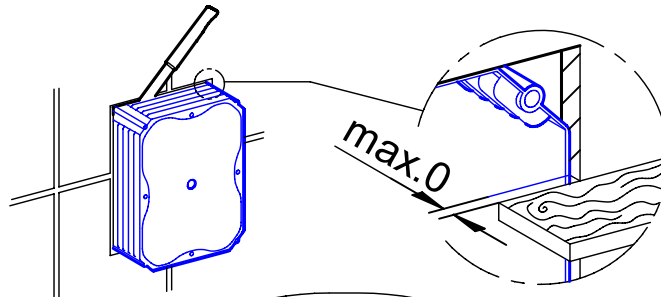

Far East Area Sales Office:

GROHE Pacific Pte. Ltd.
260 Orchard Road
08-03/04 The Heeren
Singapore 238855
Tel.: +65 6738 5585
Fax: +65 6738 0855

GROHE

ENJOY WATER®

GROHE

ENJOY WATER®

93.124.031/ÄM 208057/12.06