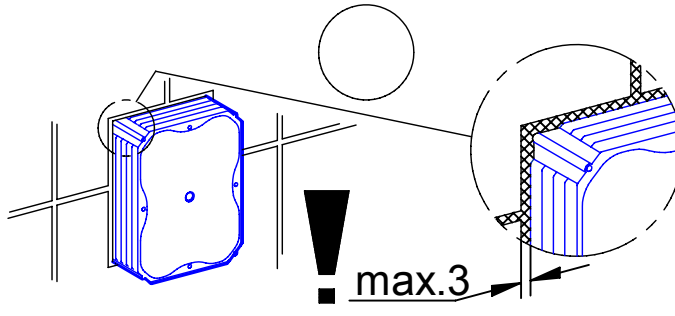

Far East Area Sales Office:

GROHE Pacific Pte. Ltd.
260 Orchard Road
08-03/04 The Heeren
Singapore 238855
Tel.: +65 6738 5585
Fax: +65 6738 0855

GROHE

ENJOY WATER®

GROHE

ENJOY WATER®

93.124.031/ÄM 208057/12.06