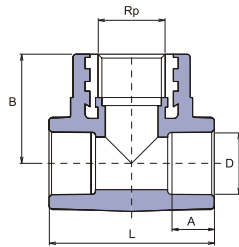

T-IDOM BELSŐ MENETTEL

TEU RACORD INTERIOR METALIC

IS

D mm	Rp	A mm	L mm	B mm	C	I. 	II. 	kg/pc
20	1/2"	14,5	51,5	34,0	STKI02020X10	120		0,078
25	1/2"	16,0	80,0	40,0	STKI02520X5	100		0,083
25	3/4"	16,0	80,0	40,0	STKI02525X5	25		0,121
32	1"	18,0	80,0	55,0	STKI03232X5	20		0,254